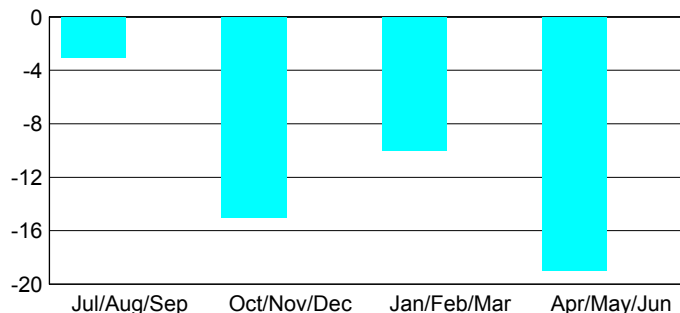

**Club Results 2012-2013**

Goal, New, Dropped, Gain/Loss

**Membership Results 2012-2013**

Goal, New, Dropped, Gain/Loss

**YTD Status Quo Clubs 2012-2013**

Status Quo Clubs Compared to Status Quo Members

**Gender Comparison 2012-2013**

**Club Gain/Loss 2012-2013**

**Membership Gain/Loss 2012-2013**

GMT: **JØRN ANDERSEN**

Location: **DENMARK**

GMT CA: **4**

**CLUBS**

Month	New Club Goal	Actual New Clubs	Actual Dropped Clubs	Gain/Loss of Clubs
<b>2012-2013</b>				
Jul/Aug/Sep	0	0	0	0
Oct/Nov/Dec	0	0	0	0
Jan/Feb/Mar	1	0	0	0
Apr/May/June	1	0	0	0
<b>Totals</b>	<b>2</b>	<b>0</b>	<b>0</b>	<b>0</b>