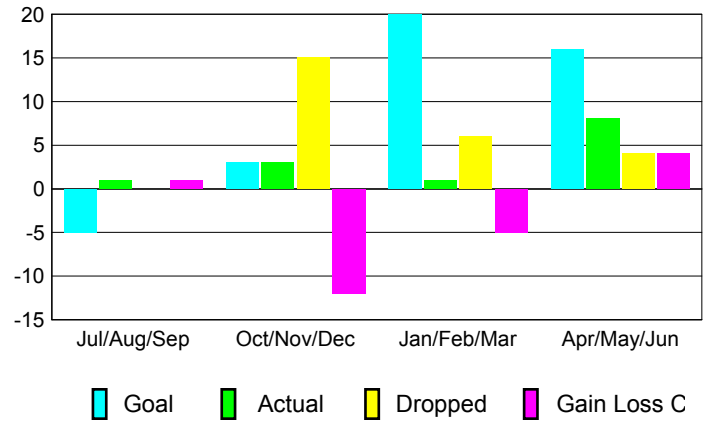

**Club Results 2012-2013**

Goal, New, Dropped, Gain/Loss

**Membership Results 2012-2013**

Goal, New, Dropped, Gain/Loss

**YTD Status Quo Clubs 2012-2013**

Status Quo Clubs Compared to Status Quo Members

**Gender Comparison 2012-2013**

**Club Gain/Loss 2012-2013**

**Membership Gain/Loss 2012-2013**

GMT: **JØRN ANDERSEN**

Location: **GREENLAND**

GMT CA: **4**

**CLUBS**

Month	New Club Goal	Actual New Clubs	Actual Dropped Clubs	Gain/Loss of Clubs
<b>2012-2013</b>				
Jul/Aug/Sep	0	0	0	0
Oct/Nov/Dec	0	0	0	0
Jan/Feb/Mar	1	0	0	0
Apr/May/June	1	0	0	0
<b>Totals</b>	<b>2</b>	<b>0</b>	<b>0</b>	<b>0</b>

**Club Results 2012-2013**

Goal, New, Dropped, Gain/Loss

**MEMBERSHIP**

Month	Net Memb Goal	Actual New Memb	Actual Dropped Memb	Gain/Loss of Memb
<b>2012-2013</b>				
Jul/Aug/Sep	-5	1	0	1
Oct/Nov/Dec	3	3	15	-12
Jan/Feb/Mar	20	1	6	-5
Apr/May/June	16	8	4	4
<b>Totals</b>	<b>34</b>	<b>13</b>	<b>25</b>	<b>-12</b>

**Membership Results 2012-2013**

Goal, New, Dropped, Gain/Loss

**YTD Status Quo Clubs 2012-2013**

Status Quo Clubs Compared to Status Quo Members

**Gender Comparison 2012-2013**

**Club Gain/Loss 2012-2013**