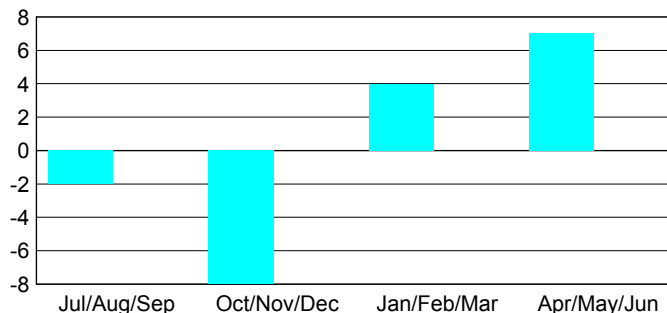

**MEMBERSHIP**

Month	Net Memb Goal	Actual New Memb	Actual Dropped Memb	Gain/Loss of Memb
<b>2012-2013</b>				
Jul/Aug/Sep	-5	0	2	-2
Oct/Nov/Dec	3	0	8	-8
Jan/Feb/Mar	20	4	0	4
Apr/May/June	16	11	4	7
<b>Totals</b>	<b>34</b>	<b>15</b>	<b>14</b>	<b>1</b>

**Club Results 2012-2013**

Goal, New, Dropped, Gain/Loss

**Membership Results 2012-2013**

Goal, New, Dropped, Gain/Loss

**YTD Status Quo Clubs 2012-2013**

Status Quo Clubs Compared to Status Quo Members

**Gender Comparison 2012-2013**

**Club Gain/Loss 2012-2013**

**Membership Gain/Loss 2012-2013**

GMT: **JØRN ANDERSEN**

Location: **GREENLAND**

GMT CA: **4**

**CLUBS**

Month	New Club Goal	Actual New Clubs	Actual Dropped Clubs	Gain/Loss of Clubs
<b>2012-2013</b>				
Jul/Aug/Sep	0	0	0	0
Oct/Nov/Dec	0	0	0	0
Jan/Feb/Mar	1	0	0	0
Apr/May/June	1	0	0	0
<b>Totals</b>	<b>2</b>	<b>0</b>	<b>0</b>	<b>0</b>