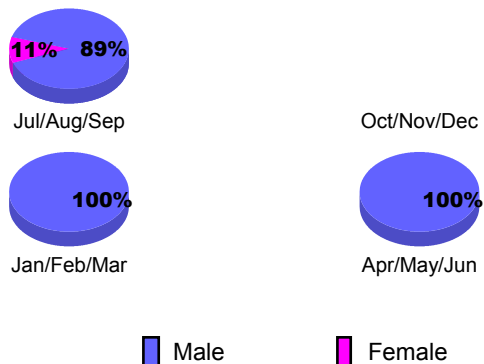

**MEMBERSHIP**

Month	Net Memb Goal	Actual New Memb	Actual Dropped Memb	Gain/Loss of Memb
<b>2012-2013</b>				
Jul/Aug/Sep	-5	0	2	-2
Oct/Nov/Dec	3	0	8	-8
Jan/Feb/Mar	20	4	0	4
Apr/May/June	16	11	4	7
<b>Totals</b>	<b>34</b>	<b>15</b>	<b>14</b>	<b>1</b>

**Club Results 2012-2013**

Goal, New, Dropped, Gain/Loss

**Membership Results 2012-2013**

Goal, New, Dropped, Gain/Loss

**YTD Status Quo Clubs 2012-2013**

Status Quo Clubs Compared to Status Quo Members

**Gender Comparison 2012-2013**