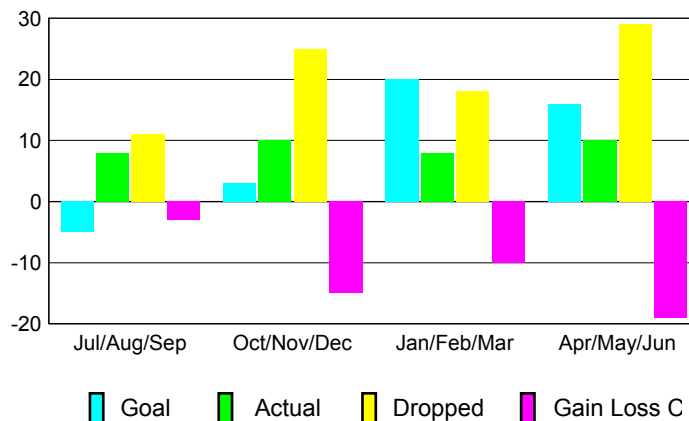

GMT: **JØRN ANDERSEN**

Location: **DENMARK**

GMT CA: **4**

**CLUBS**

Month	New Club Goal	Actual New Clubs	Actual Dropped Clubs	Gain/Loss of Clubs
<b>2012-2013</b>				
Jul/Aug/Sep	0	0	1	-1
Oct/Nov/Dec	0	0	0	0
Jan/Feb/Mar	1	0	1	-1
Apr/May/June	1	0	0	0
<b>Totals</b>	<b>2</b>	<b>0</b>	<b>2</b>	<b>-2</b>

**MEMBERSHIP**

Month	Net Memb Goal	Actual New Memb	Actual Dropped Memb	Gain/Loss of Memb
<b>2012-2013</b>				
Jul/Aug/Sep	-5	8	11	-3
Oct/Nov/Dec	3	10	25	-15
Jan/Feb/Mar	20	8	18	-10
Apr/May/June	16	10	29	-19
<b>Totals</b>	<b>34</b>	<b>36</b>	<b>83</b>	<b>-47</b>

**Club Results 2012-2013**

Goal, New, Dropped, Gain/Loss

**Membership Results 2012-2013**

Goal, New, Dropped, Gain/Loss

**YTD Status Quo Clubs 2012-2013**

Status Quo Clubs Compared to Status Quo Members

**Gender Comparison 2012-2013**

**Club Results 2012-2013**

Goal, New, Dropped, Gain/Loss

**MEMBERSHIP**

Month	Net Memb Goal	Actual New Memb	Actual Dropped Memb	Gain/Loss of Memb
<b>2012-2013</b>				
Jul/Aug/Sep	-5	1	0	1
Oct/Nov/Dec	3	3	15	-12
Jan/Feb/Mar	20	1	6	-5
Apr/May/June	16	8	4	4
<b>Totals</b>	<b>34</b>	<b>13</b>	<b>25</b>	<b>-12</b>