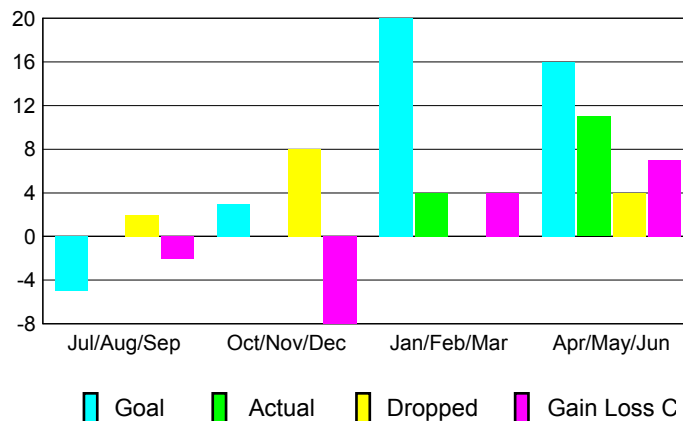

**Club Results 2012-2013**

Goal, New, Dropped, Gain/Loss

**Membership Results 2012-2013**

Goal, New, Dropped, Gain/Loss

**YTD Status Quo Clubs 2012-2013**

Status Quo Clubs Compared to Status Quo Members

**Gender Comparison 2012-2013**

**Club Gain/Loss 2012-2013**

**Membership Gain/Loss 2012-2013**

GMT: **JØRN ANDERSEN**

Location: **DENMARK**

GMT CA: **4**

**CLUBS**

Month	New Club Goal	Actual New Clubs	Actual Dropped Clubs	Gain/Loss of Clubs
<b>2012-2013</b>				
Jul/Aug/Sep	0	0	0	0
Oct/Nov/Dec	0	0	0	0
Jan/Feb/Mar	1	0	0	0
Apr/May/June	1	0	0	0
<b>Totals</b>	<b>2</b>	<b>0</b>	<b>0</b>	<b>0</b>

**MEMBERSHIP**

Month	Net Memb Goal	Actual New Memb	Actual Dropped Memb	Gain/Loss of Memb
<b>2012-2013</b>				
Jul/Aug/Sep	-5	0	2	-2
Oct/Nov/Dec	3	0	8	-8
Jan/Feb/Mar	20	4	0	4
Apr/May/June	16	11	4	7
<b>Totals</b>	<b>34</b>	<b>15</b>	<b>14</b>	<b>1</b>