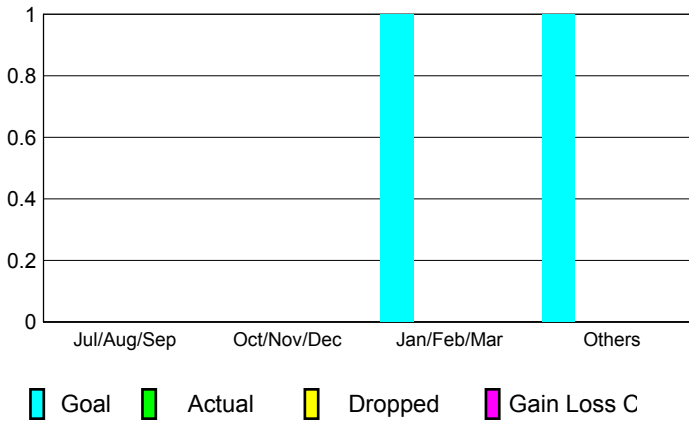

**Club Results 2012-2013**

Goal, New, Dropped, Gain/Loss

**Membership Results 2012-2013**

Goal, New, Dropped, Gain/Loss

**YTD Status Quo Clubs 2012-2013**

Status Quo Clubs Compared to Status Quo Members

**Gender Comparison 2012-2013**

**Club Gain/Loss 2012-2013**

**Membership Gain/Loss 2012-2013**

GMT: **JØRN ANDERSEN**

Location: **GREENLAND**

GMT CA: **4**

**CLUBS**

Month	New Club Goal	Actual New Clubs	Actual Dropped Clubs	Gain/Loss of Clubs
<b>2012-2013</b>				
Jul/Aug/Sep	0	0	0	0
Oct/Nov/Dec	0	0	0	0
Jan/Feb/Mar	1	0	0	0
Apr/May/June	1	0	0	0
<b>Totals</b>	<b>2</b>	<b>0</b>	<b>0</b>	<b>0</b>

**Club Results 2012-2013**

Goal, New, Dropped, Gain/Loss

**MEMBERSHIP**

Month	Net Memb Goal	Actual New Memb	Actual Dropped Memb	Gain/Loss of Memb
<b>2012-2013</b>				
Jul/Aug/Sep	-5	1	0	1
Oct/Nov/Dec	3	3	15	-12
Jan/Feb/Mar	20	1	6	-5
Apr/May/June	16	8	4	4
<b>Totals</b>	<b>34</b>	<b>13</b>	<b>25</b>	<b>-12</b>