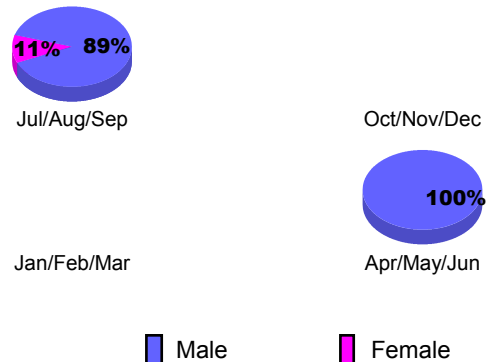

**Membership Results 2012-2013**

Goal, New, Dropped, Gain/Loss

**YTD Status Quo Clubs 2012-2013**

Status Quo Clubs Compared to Status Quo Members

**Gender Comparison 2012-2013**

**Club Gain/Loss 2012-2013**