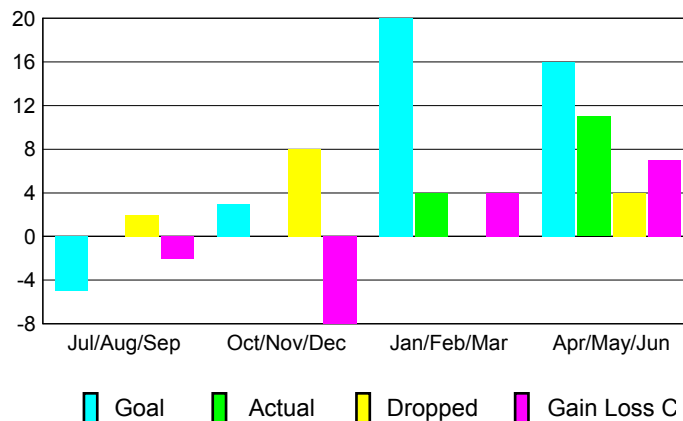

**Membership Results 2012-2013**

Goal, New, Dropped, Gain/Loss

**YTD Status Quo Clubs 2012-2013**

Status Quo Clubs Compared to Status Quo Members

**Gender Comparison 2012-2013**

**Club Gain/Loss 2012-2013**

**Membership Gain/Loss 2012-2013**

GMT: **JØRN ANDERSEN**

Location: **FAROE ISLANDS**

GMT CA: **4**

**CLUBS**

Month	New Club Goal	Actual New Clubs	Actual Dropped Clubs	Gain/Loss of Clubs
<b>2012-2013</b>				
Jul/Aug/Sep	0	0	0	0
Oct/Nov/Dec	0	0	0	0
Jan/Feb/Mar	1	0	0	0
Apr/May/June	1	0	0	0
<b>Totals</b>	<b>2</b>	<b>0</b>	<b>0</b>	<b>0</b>

**MEMBERSHIP**

Month	Net Memb Goal	Actual New Memb	Actual Dropped Memb	Gain/Loss of Memb
<b>2012-2013</b>				
Jul/Aug/Sep	-5	0	2	-2
Oct/Nov/Dec	3	0	8	-8
Jan/Feb/Mar	20	4	0	4
Apr/May/June	16	11	4	7
<b>Totals</b>	<b>34</b>	<b>15</b>	<b>14</b>	<b>1</b>

**Club Results 2012-2013**

Goal, New, Dropped, Gain/Loss

**Membership Results 2012-2013**

Goal, New, Dropped, Gain/Loss

**YTD Status Quo Clubs 2012-2013**

Status Quo Clubs Compared to Status Quo Members

**Gender Comparison 2012-2013**