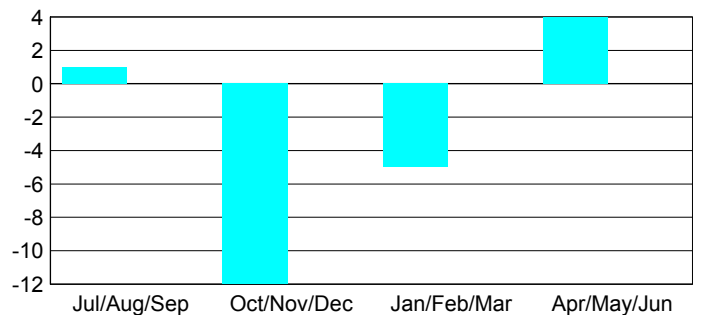

**Club Results 2012-2013**

Goal, New, Dropped, Gain/Loss

**MEMBERSHIP**

Month	Net Memb Goal	Actual New Memb	Actual Dropped Memb	Gain/Loss of Memb
<b>2012-2013</b>				
Jul/Aug/Sep	-5	1	0	1
Oct/Nov/Dec	3	3	15	-12
Jan/Feb/Mar	20	1	6	-5
Apr/May/June	16	8	4	4
<b>Totals</b>	<b>34</b>	<b>13</b>	<b>25</b>	<b>-12</b>

**Membership Results 2012-2013**

Goal, New, Dropped, Gain/Loss

**YTD Status Quo Clubs 2012-2013**

Status Quo Clubs Compared to Status Quo Members

**Gender Comparison 2012-2013**

**Club Gain/Loss 2012-2013**

**Membership Gain/Loss 2012-2013**

GMT: **JØRN ANDERSEN**

Location: **FAROE ISLANDS**

GMT CA: **4**

**CLUBS**

Month	New Club Goal	Actual New Clubs	Actual Dropped Clubs	Gain/Loss of Clubs
<b>2012-2013</b>				
Jul/Aug/Sep	0	0	0	0
Oct/Nov/Dec	0	0	0	0
Jan/Feb/Mar	1	0	0	0
Apr/May/June	1	0	0	0
<b>Totals</b>	<b>2</b>	<b>0</b>	<b>0</b>	<b>0</b>