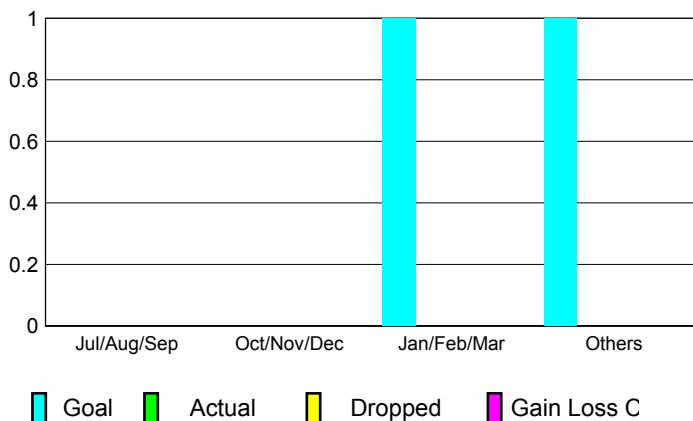

GMT: **JØRN ANDERSEN**

Location: **DENMARK**

GMT CA: **4**

CLUBS

Month	New Club Goal	Actual New Clubs	Actual Dropped Clubs	Gain/Loss of Clubs
2012-2013				
Jul/Aug/Sep	0	0	0	0
Oct/Nov/Dec	0	0	0	0
Jan/Feb/Mar	1	0	0	0
Apr/May/June	1	0	0	0
Totals	2	0	0	0

MEMBERSHIP

Month	Net Memb Goal	Actual New Memb	Actual Dropped Memb	Gain/Loss of Memb
2012-2013				
Jul/Aug/Sep	-5	0	2	-2
Oct/Nov/Dec	3	0	8	-8
Jan/Feb/Mar	20	4	0	4
Apr/May/June	16	11	4	7
Totals	34	15	14	1

Club Results 2012-2013

Goal, New, Dropped, Gain/Loss