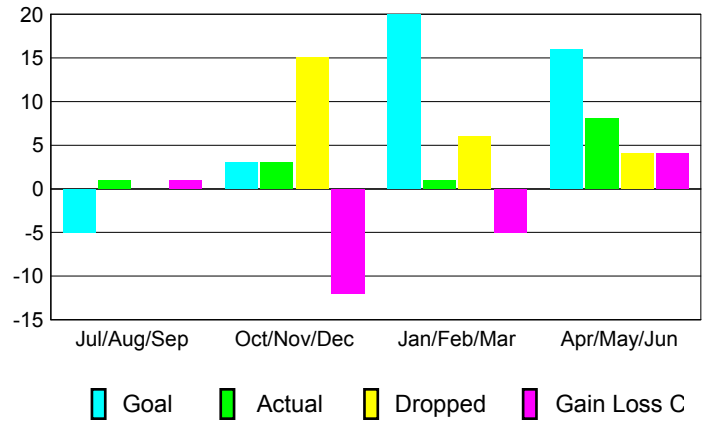

**Club Results 2012-2013**

Goal, New, Dropped, Gain/Loss

**Membership Results 2012-2013**

Goal, New, Dropped, Gain/Loss

**YTD Status Quo Clubs 2012-2013**

Status Quo Clubs Compared to Status Quo Members

**Gender Comparison 2012-2013**

**Club Gain/Loss 2012-2013**

**Membership Gain/Loss 2012-2013**

GMT: **JØRN ANDERSEN**

Location: **DENMARK**

GMT CA: **4**

**CLUBS**

Month	New Club Goal	Actual New Clubs	Actual Dropped Clubs	Gain/Loss of Clubs
<b>2012-2013</b>				
Jul/Aug/Sep	0	0	0	0
Oct/Nov/Dec	0	0	0	0
Jan/Feb/Mar	1	0	0	0
Apr/May/June	1	0	0	0
<b>Totals</b>	<b>2</b>	<b>0</b>	<b>0</b>	<b>0</b>

**Club Results 2012-2013**

Goal, New, Dropped, Gain/Loss

**MEMBERSHIP**

Month	Net Memb Goal	Actual New Memb	Actual Dropped Memb	Gain/Loss of Memb
<b>2012-2013</b>				
Jul/Aug/Sep	-5	1	0	1
Oct/Nov/Dec	3	3	15	-12
Jan/Feb/Mar	20	1	6	-5
Apr/May/June	16	8	4	4
<b>Totals</b>	<b>34</b>	<b>13</b>	<b>25</b>	<b>-12</b>

**Membership Results 2012-2013**

Goal, New, Dropped, Gain/Loss

**YTD Status Quo Clubs 2012-2013**

Status Quo Clubs Compared to Status Quo Members

**Gender Comparison 2012-2013**

**Club Gain/Loss 2012-2013**