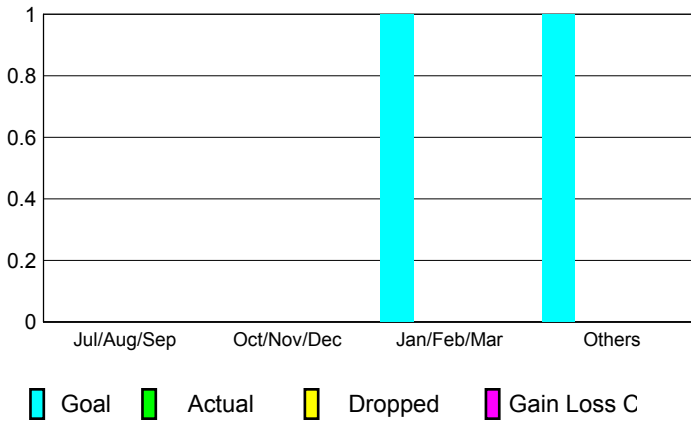

**Club Results 2012-2013**

Goal, New, Dropped, Gain/Loss

**Membership Results 2012-2013**

Goal, New, Dropped, Gain/Loss

**YTD Status Quo Clubs 2012-2013**

Status Quo Clubs Compared to Status Quo Members

**Gender Comparison 2012-2013**

**Club Gain/Loss 2012-2013**

**Membership Gain/Loss 2012-2013**

GMT: **JØRN ANDERSEN**

Location: **DENMARK**

GMT CA: **4**

**CLUBS**

Month	New Club Goal	Actual New Clubs	Actual Dropped Clubs	Gain/Loss of Clubs
<b>2012-2013</b>				
Jul/Aug/Sep	0	0	0	0
Oct/Nov/Dec	0	0	0	0
Jan/Feb/Mar	1	0	0	0
Apr/May/June	1	0	0	0
<b>Totals</b>	<b>2</b>	<b>0</b>	<b>0</b>	<b>0</b>

**Club Results 2012-2013**

Goal, New, Dropped, Gain/Loss

**MEMBERSHIP**

Month	Net Memb Goal	Actual New Memb	Actual Dropped Memb	Gain/Loss of Memb
<b>2012-2013</b>				
Jul/Aug/Sep	-5	1	0	1
Oct/Nov/Dec	3	3	15	-12
Jan/Feb/Mar	20	1	6	-5
Apr/May/June	16	8	4	4
<b>Totals</b>	<b>34</b>	<b>13</b>	<b>25</b>	<b>-12</b>