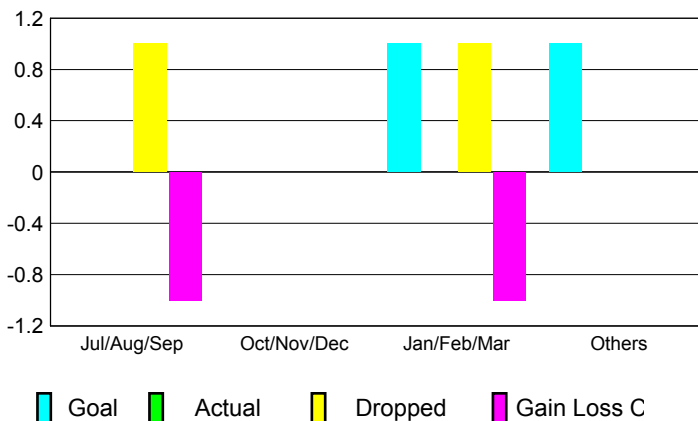

GMT: **JØRN ANDERSEN**

Location: **DENMARK**

GMT CA: **4**

**CLUBS**

Month	New Club Goal	Actual New Clubs	Actual Dropped Clubs	Gain/Loss of Clubs
<b>2012-2013</b>				
Jul/Aug/Sep	0	0	1	-1
Oct/Nov/Dec	0	0	0	0
Jan/Feb/Mar	1	0	1	-1
Apr/May/June	1	0	0	0
<b>Totals</b>	<b>2</b>	<b>0</b>	<b>2</b>	<b>-2</b>

**MEMBERSHIP**

Month	Net Memb Goal	Actual New Memb	Actual Dropped Memb	Gain/Loss of Memb
<b>2012-2013</b>				
Jul/Aug/Sep	-5	8	11	-3
Oct/Nov/Dec	3	10	25	-15
Jan/Feb/Mar	20	8	18	-10
Apr/May/June	16	10	29	-19
<b>Totals</b>	<b>34</b>	<b>36</b>	<b>83</b>	<b>-47</b>

**Club Results 2012-2013**

Goal, New, Dropped, Gain/Loss

**Membership Results 2012-2013**

Goal, New, Dropped, Gain/Loss

**YTD Status Quo Clubs 2012-2013**

Status Quo Clubs Compared to Status Quo Members

**Gender Comparison 2012-2013**