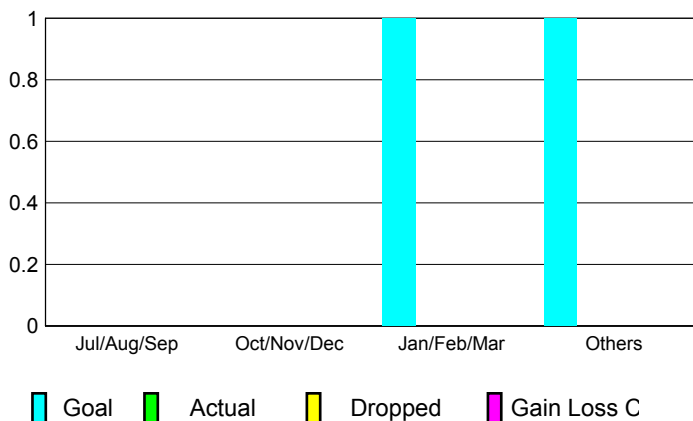

GMT: **JØRN ANDERSEN**

Location: **FAROE ISLANDS**

GMT CA: **4**

CLUBS

Month	New Club Goal	Actual New Clubs	Actual Dropped Clubs	Gain/Loss of Clubs
2012-2013				
Jul/Aug/Sep	0	0	0	0
Oct/Nov/Dec	0	0	0	0
Jan/Feb/Mar	1	0	0	0
Apr/May/June	1	0	0	0
Totals	2	0	0	0

MEMBERSHIP

Month	Net Memb Goal	Actual New Memb	Actual Dropped Memb	Gain/Loss of Memb
2012-2013				
Jul/Aug/Sep	-5	0	2	-2
Oct/Nov/Dec	3	0	8	-8
Jan/Feb/Mar	20	4	0	4
Apr/May/June	16	11	4	7
Totals	34	15	14	1

Club Results 2012-2013

Goal, New, Dropped, Gain/Loss