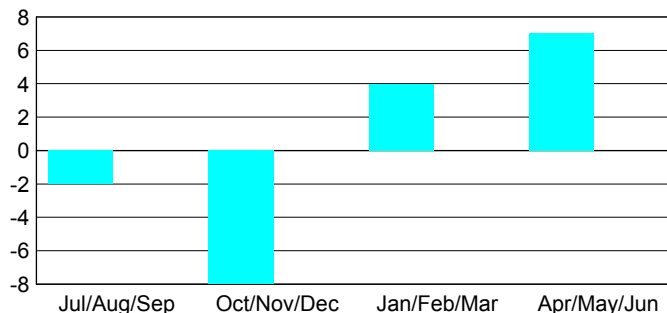

**MEMBERSHIP**

Month	Net Memb Goal	Actual New Memb	Actual Dropped Memb	Gain/Loss of Memb
<b>2012-2013</b>				
Jul/Aug/Sep	-5	0	2	-2
Oct/Nov/Dec	3	0	8	-8
Jan/Feb/Mar	20	4	0	4
Apr/May/June	16	11	4	7
<b>Totals</b>	<b>34</b>	<b>15</b>	<b>14</b>	<b>1</b>

**Club Results 2012-2013**

Goal, New, Dropped, Gain/Loss

**Membership Results 2012-2013**

Goal, New, Dropped, Gain/Loss

**YTD Status Quo Clubs 2012-2013**

Status Quo Clubs Compared to Status Quo Members

**Gender Comparison 2012-2013**

**Club Gain/Loss 2012-2013**

**Membership Gain/Loss 2012-2013**

GMT: **JØRN ANDERSEN**

Location: **DENMARK**

GMT CA: **4**

**CLUBS**

Month	New Club Goal	Actual New Clubs	Actual Dropped Clubs	Gain/Loss of Clubs
<b>2012-2013</b>				
Jul/Aug/Sep	0	0	0	0
Oct/Nov/Dec	0	0	0	0
Jan/Feb/Mar	1	0	0	0
Apr/May/June	1	0	0	0
<b>Totals</b>	<b>2</b>	<b>0</b>	<b>0</b>	<b>0</b>