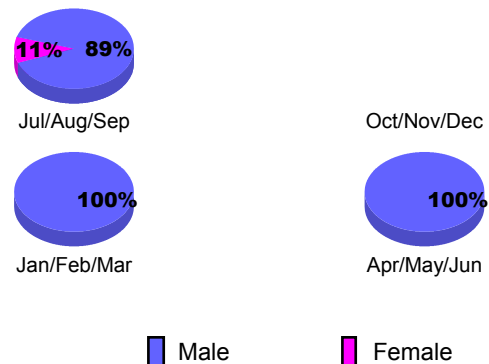

**Club Results 2012-2013**

Goal, New, Dropped, Gain/Loss

**Membership Results 2012-2013**

Goal, New, Dropped, Gain/Loss

**YTD Status Quo Clubs 2012-2013**

Status Quo Clubs Compared to Status Quo Members

**Gender Comparison 2012-2013**